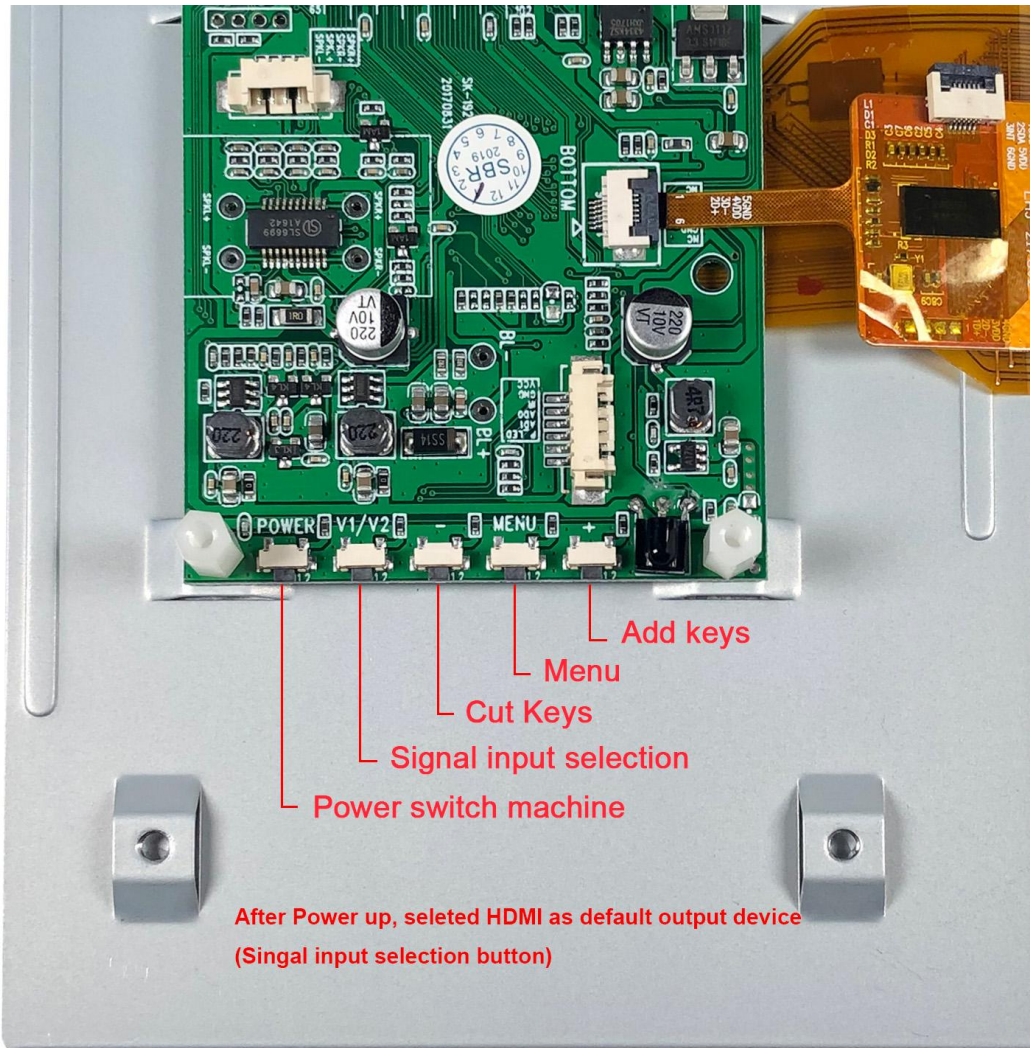

7 INCH HD DISPLAY Quick Start

1、 Product introduction

- Simple fashion design, support multiple installation mode, 7 inch high brightness liquid crystal display, 800 *480 or 1024* 600 resolution
- The structure of the universal original product and the **increase of audio and video input** (the exclusive patented product has this function)
- High sensitivity USB free drive CTP capacitive screen
- Support all PI with HDMI input interface
- **Support the left and right channel loudspeaker output**
- Support 12V power supply and mobile power supply (USB 5V2A) power supply

2、 Specifications

- Screen size 屏幕尺寸: 7inch 16:9
- Resolving power 分辨率: 800(H)*480(V) Or 1024(H) *600
- visible area 可视区域 : 154.8(W)*85.92(H)mm
- viewing angle 可视角度: 130° (H)*115° (V)
- brightness 亮度: 400cd/m2
- contrast ratio 对比度: 500:1
- response time 响应时间: 12ms
- Audio and video input 音视频输入: IVp-Pcvbs
- HD input HD 输入: 640 x 350 - 1920 x 1200 Suppor PAL、 NTSC
- speaker out 扬声器输出: 2W8Q
- working temperature 工作温度: 0~40°C

3、 Hardware Connect

3.1 Connect HDMI or AV, Connect usb

3.2 Select input method by press(Signal Input selection)

3.3 loudspeaker Function

Add loudspeaker by connect them to the cable we provide.