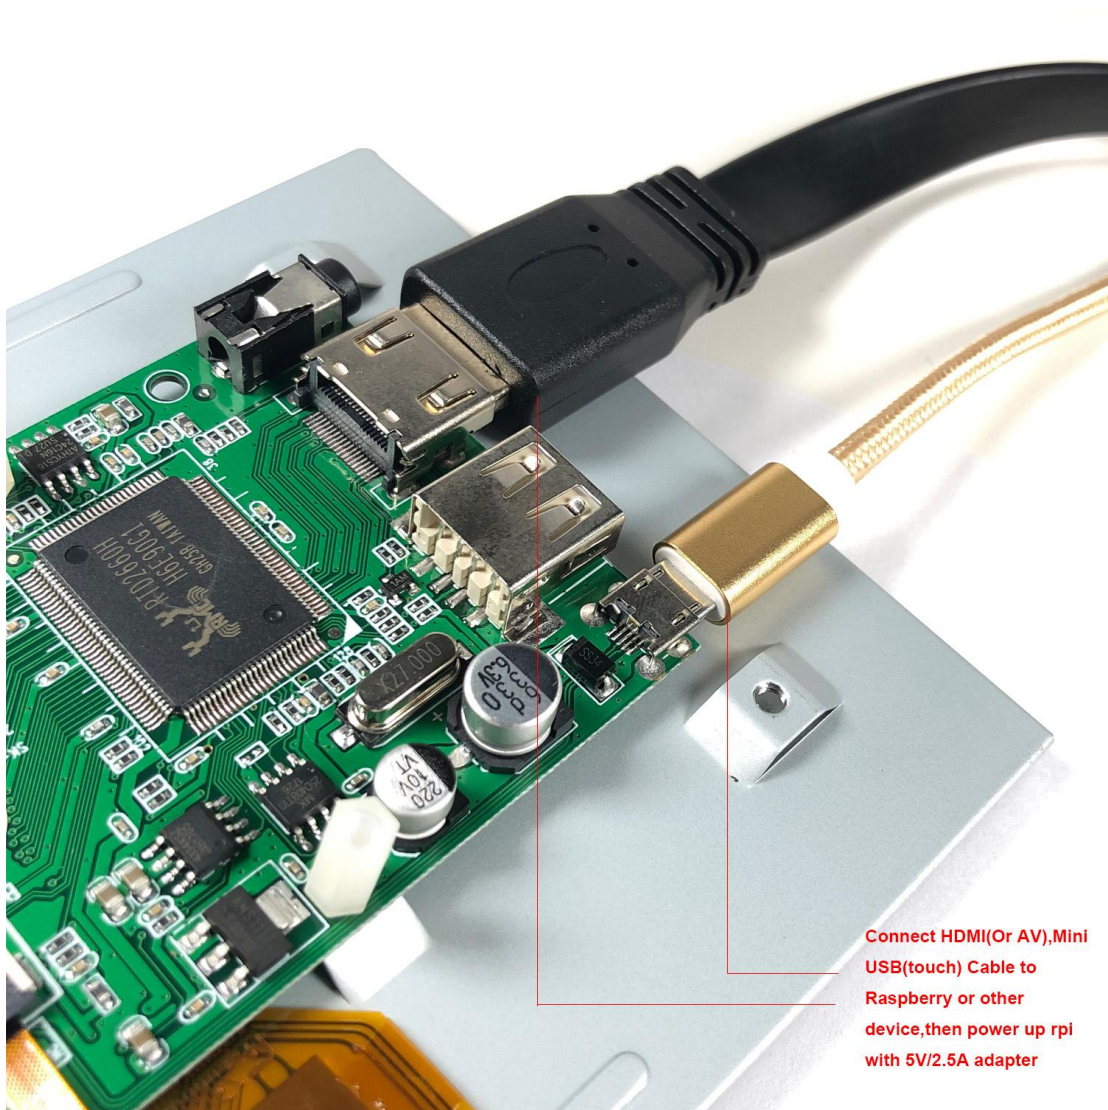

7 INCH HD DISPLAY Quick Start

1、 Product introduction

- Simple fashion design, support multiple installation mode, 7 inch high brightness liquid crystal display, 800 *480 or 1024* 600 resolution
- The structure of the universal original product and the **increase of audio and video input** (the exclusive patented product has this function)
- High sensitivity USB free drive CTP capacitive screen
- Support all PI with HDMI input interface
- **Support the left and right channel loudspeaker output**
- Support 12V power supply and mobile power supply (USB 5V2A) power supply

2、 Specifications

- Screen size 屏幕尺寸: 7inch 16:9
- Resolving power 分辨率: 800(H)*480(V) Or 1024(H) *600
- visible area 可视区域 : 154.8(W)*85.92(H)mm
- viewing angle 可视角度: 130° (H)*115° (V)
- brightness 亮度: 400cd/m2
- contrast ratio 对比度: 500:1
- response time 响应时间: 12ms
- Audio and video input 音视频输入: IVp-Pcvbs
- HD input HD 输入: 640 x 350 - 1920 x 1200 Suppor PAL、 NTSC
- speaker out 扬声器输出: 2W8Q
- working temperature 工作温度: 0~40°C

3、 Hardware Connect

3.1 Connect HDMI or AV, Connect usb

3.2 Select input method by press(Signal Input selection)

3.3 loudspeaker Function

Add loudspeaker by connect them to the cable we provide.